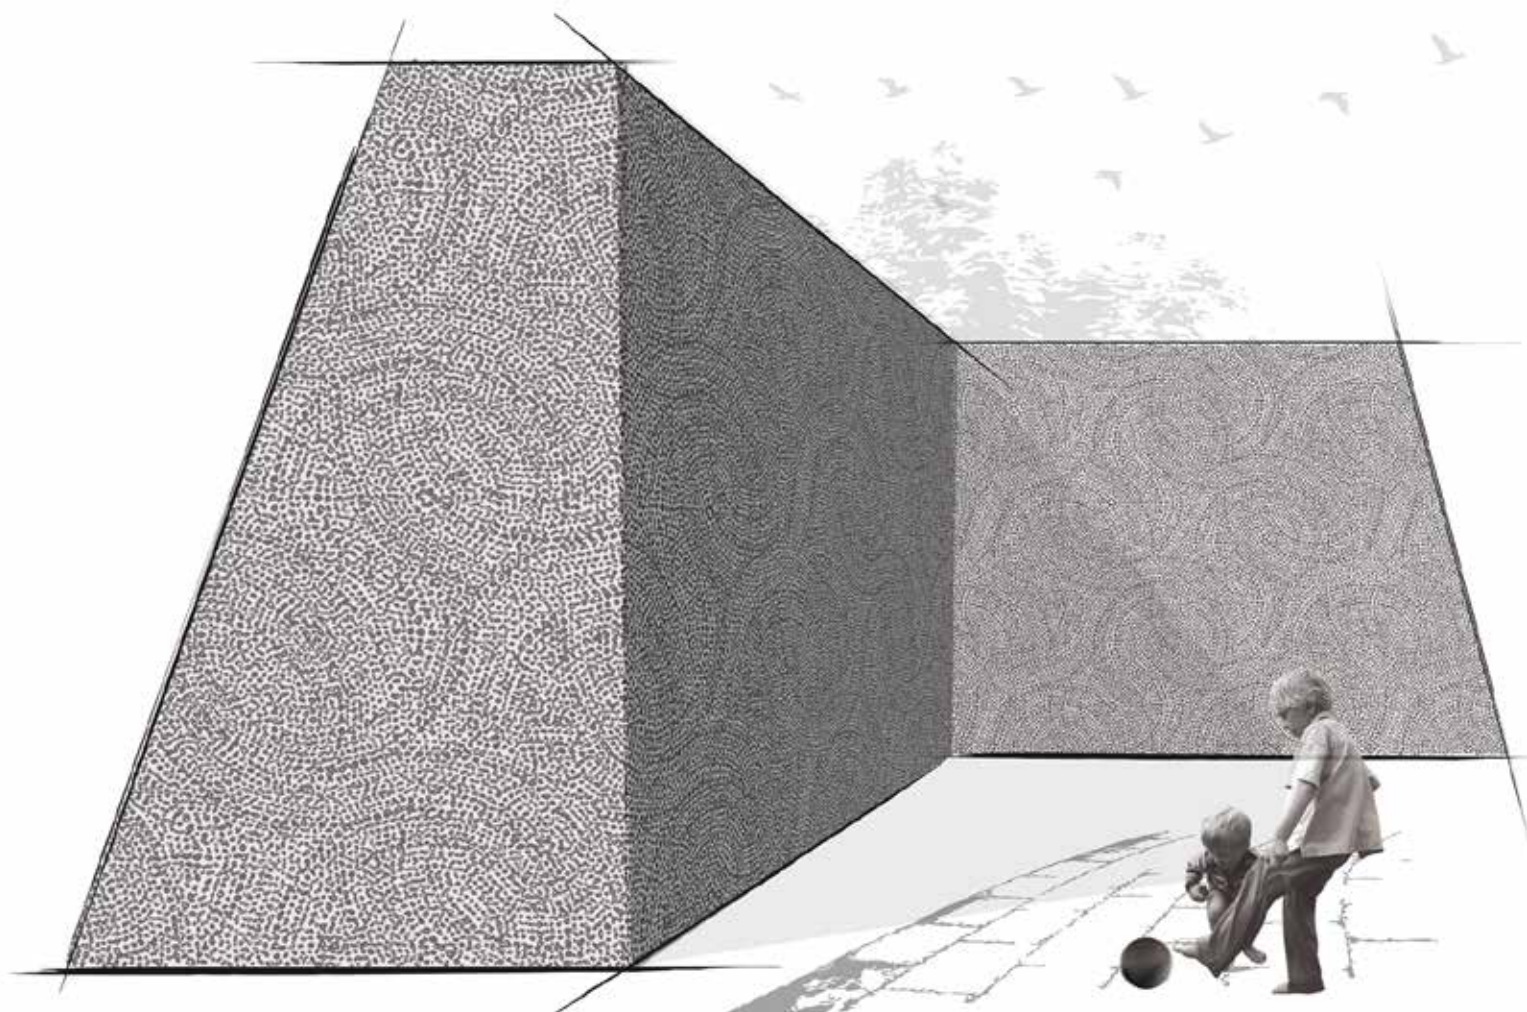

Sketchbook

Pattern illustration 1:25

The pattern is printed continuously on the paper.

Pattern print sizes

Height	3200mm	-
Width	Continuous	

Variable

Pattern details

Basic mosaic diameter	15 - 25mm
-----------------------	-----------

Pattern illustration 1:1

3D Visualization