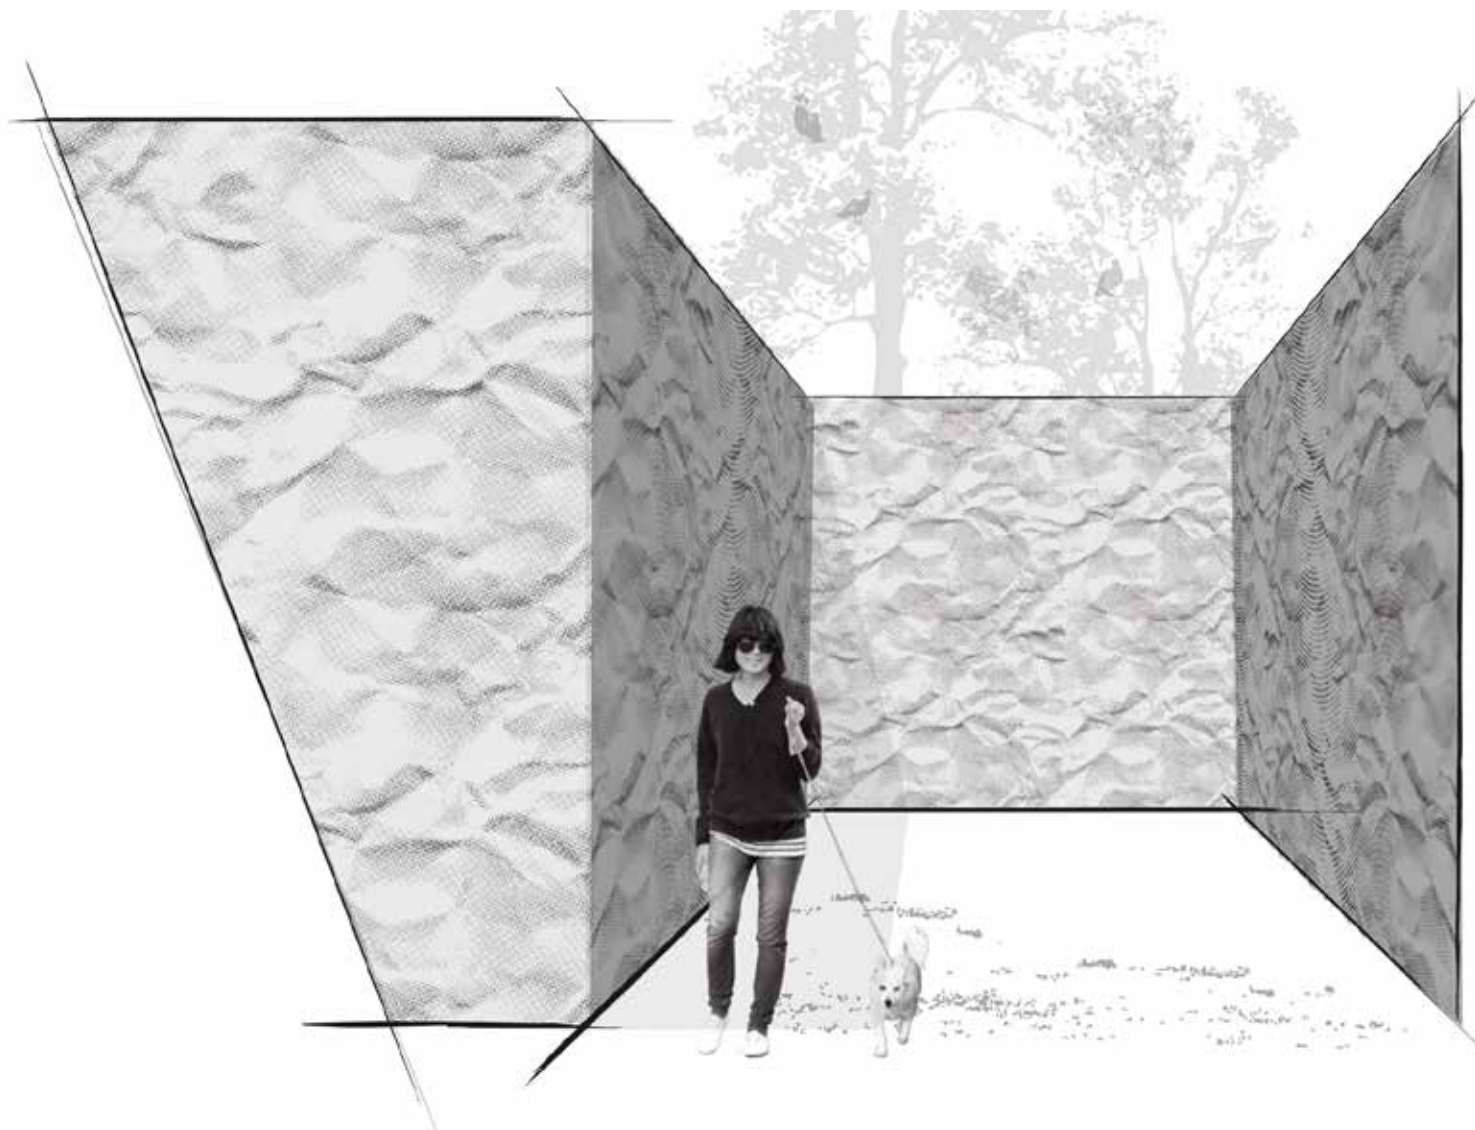

Crumple

Pattern illustration 1:25

The pattern is printed continuously on the paper.

Pattern print sizes

Height
Width

3200mm
Continuous

Variable

Pattern details

-

Pattern illustration 1:1

3D Visualization