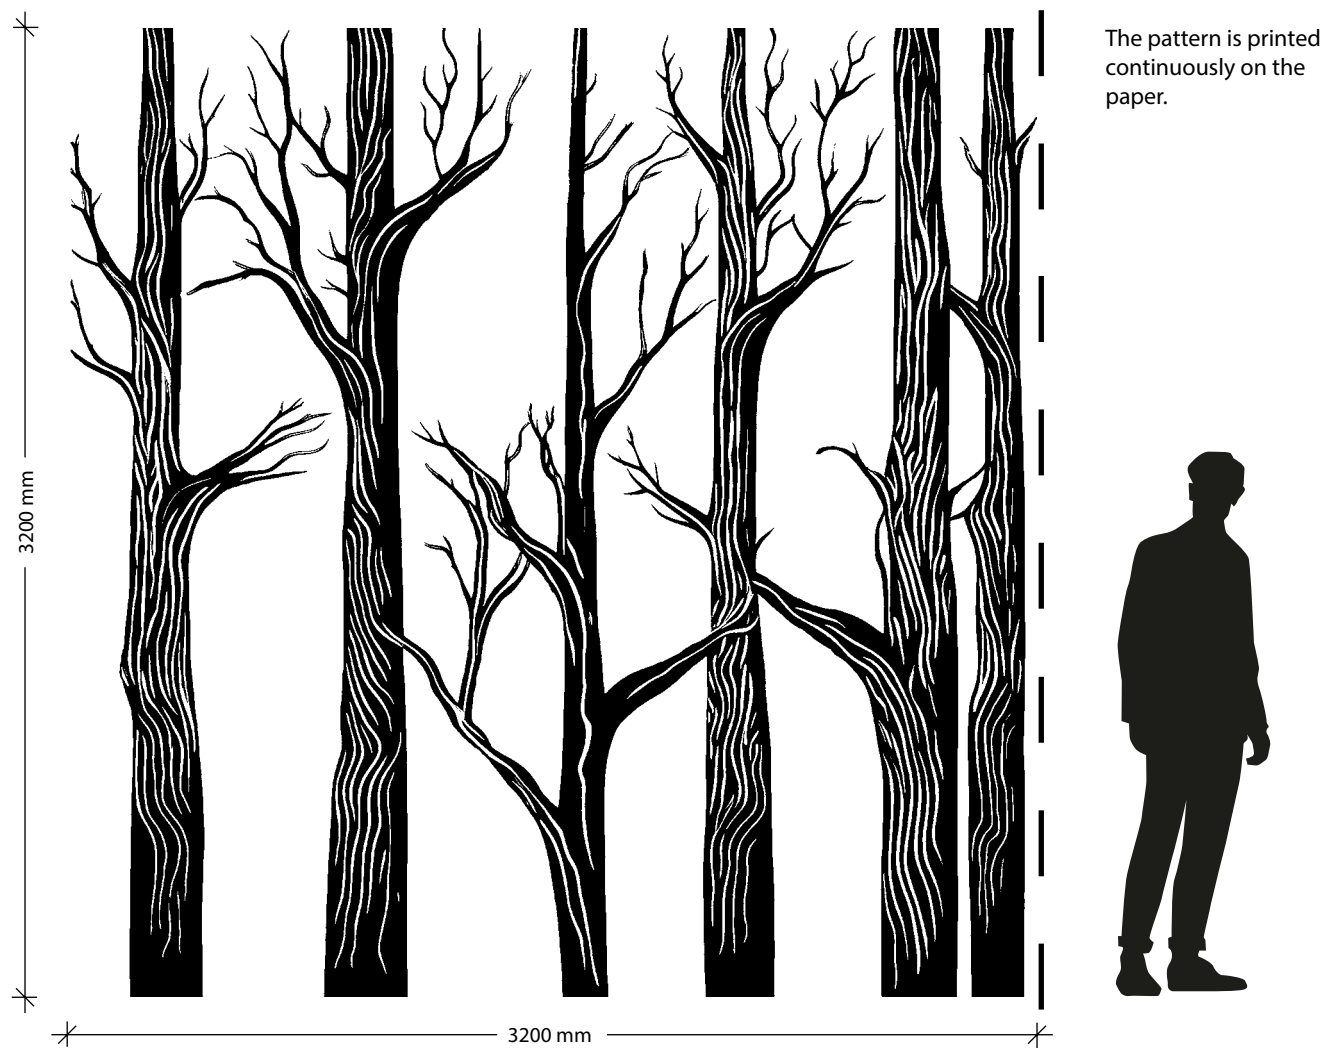

Art Tree

Pattern illustration 1:25

Pattern print sizes

Height
Width

3200mm
Continuous

Variable

-

Pattern details

Pattern illustration 1:1

Page 1 of 1

Page 1 of 1

Page 1 of 1

Page 1 of 1

Page 1 of 1

Page 1 of 1

Page 1 of 1